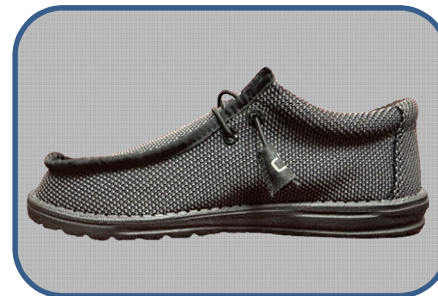

Upper – Canvas

Outsole – Phylon

Size Range - 40-46

hey
dude

Brand: HeyDude

Materials:

Upper – Canvas

Outsole – Phylon

Size Range - 40-46

hey
dude

Brand: HeyDude

Materials:

Upper – Canvas

Outsole – Phylon

Size Range - 40-46

hey
dude