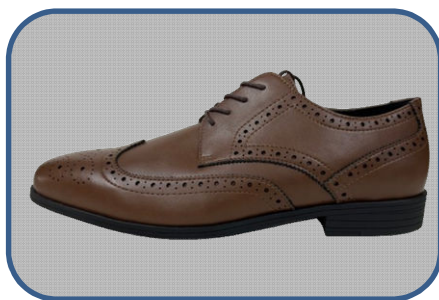

Size Range – 42-47

Brand: ALDI

Materials:

Upper – Flyknit

Outsole – TPR

Size Range – 36-41

February 2024

MATALAN